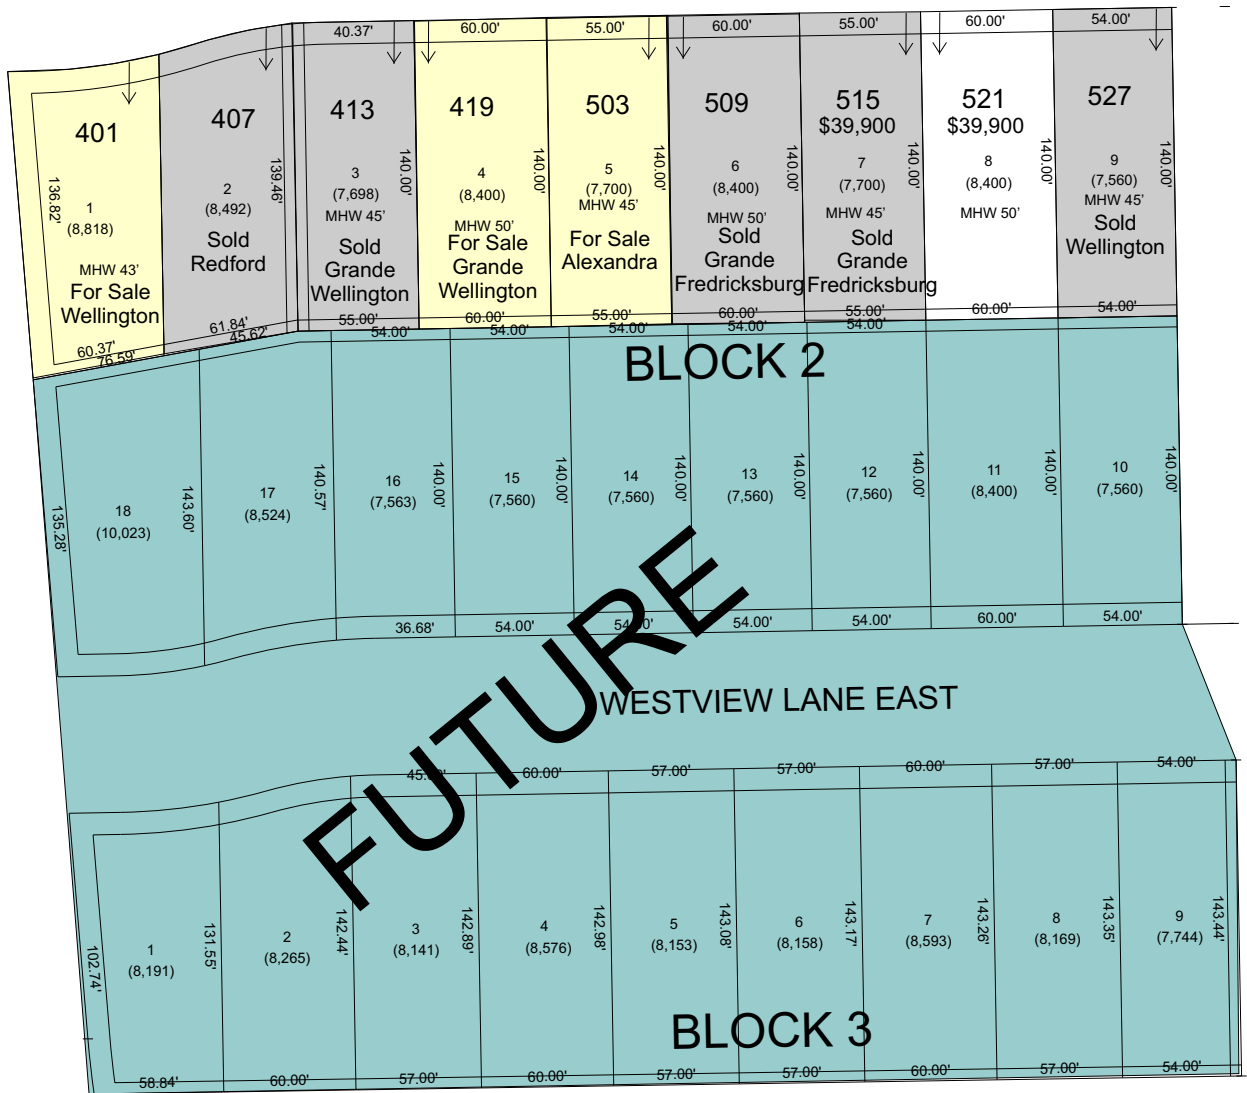

Westview Third Addition

To the City of West Fargo, Cass County, North Dakota

38TH AVENUE EAST

WESTVIEW LANE EAST

701-237-0510 | Eid-Co.com | 1701 32nd Ave S, Suite #1, Fargo, ND 58103

- Lot Available
- For Sale Home
- Hold
- Sold Home
- Planned Home