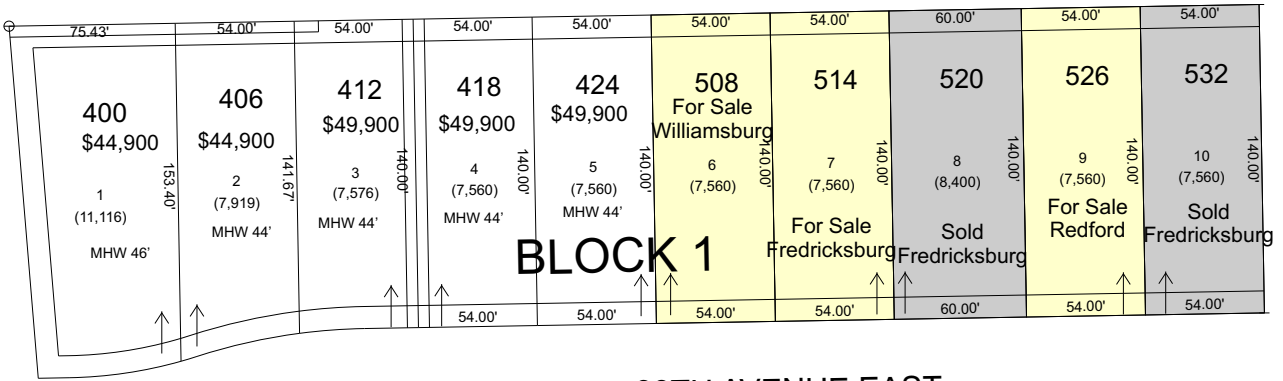

Westview Third Addition

To the City of West Fargo, Cass County, North Dakota

38TH AVENUE EAST

WESTVIEW LANE EAST

701-237-0510 | Eid-Co.com | 1701 32nd Ave S, Suite #1, Fargo, ND 58103

- Lot Available
- For Sale Home
- Hold
- Sold Home
- Planned Home