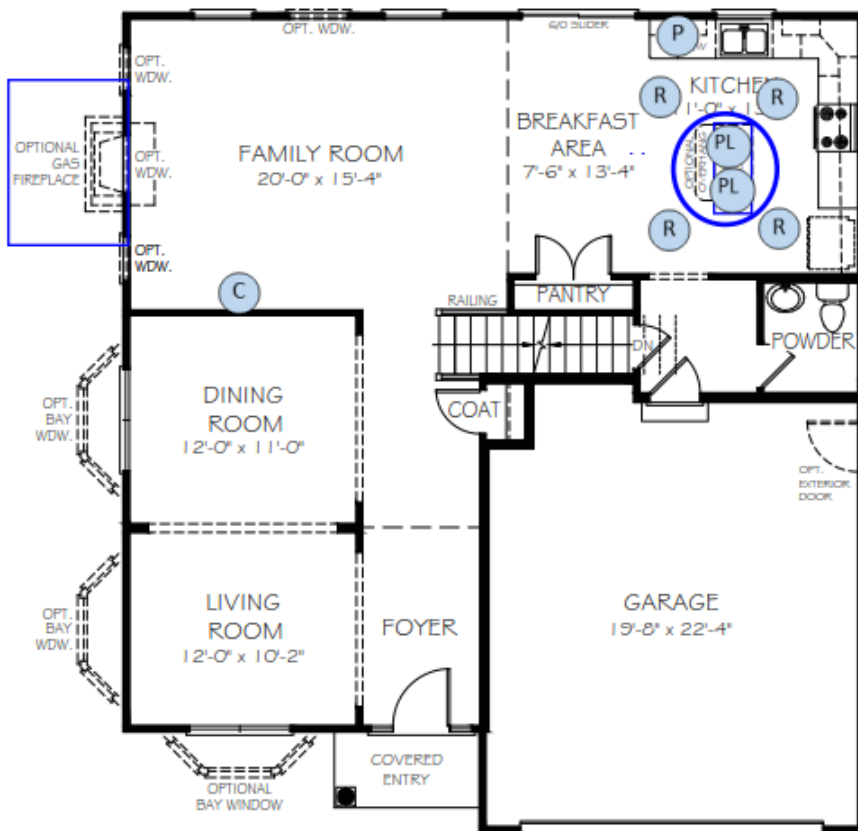

- ◆ Appoquinimink School District
- ◆ Over \$52,000 in additional options
- ◆ **Free Finished Basement area**
- ◆ Morning Room with optional side windows
- ◆ Gas Fireplace in Family Room
- ◆ Kitchen granite countertops with overhang at island for extra seating, stainless steel appliances, & microwave in lieu of range hood
- ◆ Optional owners bath has separate tub & shower, optional double bowl vanity, and a separate water closet
- ◆ Upstairs Laundry

- Electrical Key**
- C = Cable (3)
 - CFO = Ceiling Fan Pre-wire (2)
 - PL = Pending Light (2)
 - P = Phone (2)
 - R = Recessed Light (5)

SECOND FLOOR PLAN

FIRST FLOOR PLAN