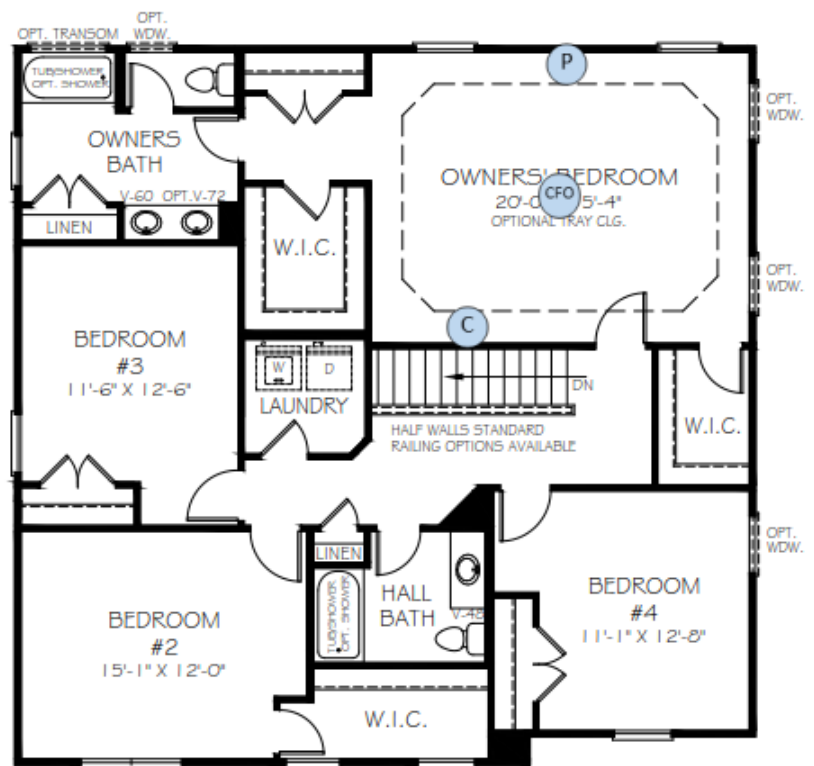

SECOND FLOOR PLAN