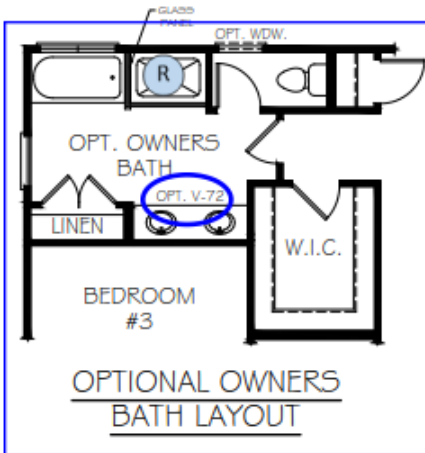

1. **Electrical Key**
2. C = Cable (3)
   - CFO = Ceiling Fan Pre-wire (2)
   - PL = Pending Light (2)
   - P = Phone (2)
   - R = Recessed Light (5)